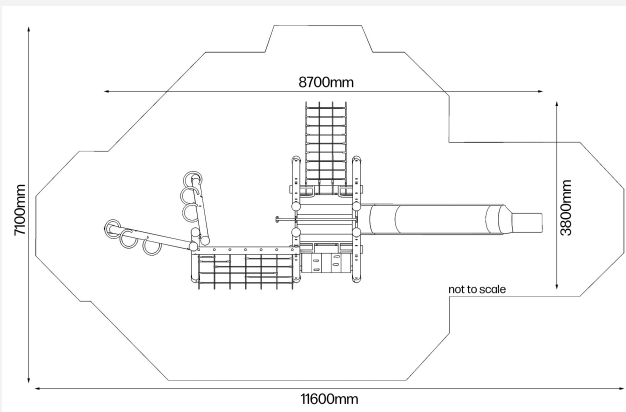

Rex Multiplay Climber

An Fun unit with net climb challenges to either side. Starting at the post rings makes it difficult to get across the net climbing wall to the next platform, it can be tricky even when using the wooden climbing wall, but well worth it for the slide down to the ground. This Is a Challenging Climber and Ideal for the more advanced users.

TECHNICAL INFORMATION

Minimum Area Required: 11.6m x 7.1m
Safer Surfacing: 58m²
CFH: 2.0m
Age Suitbability: 6-14 Years

KEY FEATURES

- 2m High Steel Slide
- Large Climbing Net
- Climb Wall
- Access Net
- Climbing Hoops
- Fire Pole
- Steel Ground Fixings