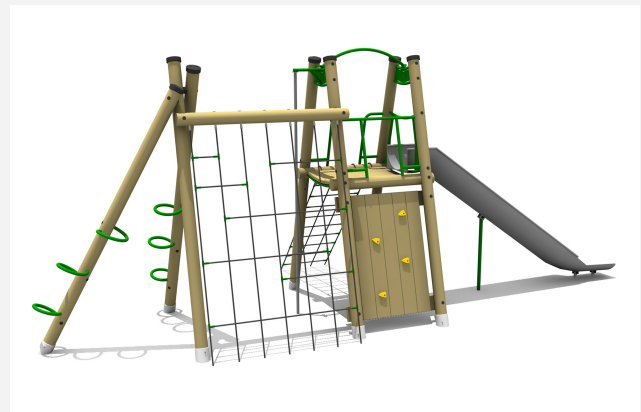

Rex Multiplay Climber

An Fun unit with net climb challenges to either side. Starting at the post rings makes it difficult to get across the net climbing wall to the next platform, it can be tricky even when using the wooden climbing wall, but well worth it for the slide down to the ground. This Is a Challenging Climber and Ideal for the more advanced users.

TECHNICAL INFORMATION

Minimum Area Required: 11.6m x 7.1m
Safer Surfacing: 58m²
CFH: 2.0m
Age Suitbability: 6-14 Years

KEY FEATURES

- 2m High Steel Slide
- Large Climbing Net
- Climb Wall
- Access Net
- Climbing Hoops
- Fire Pole
- Steel Ground Fixings