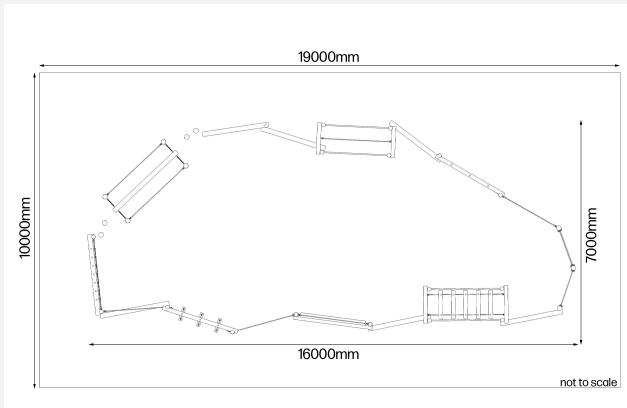

The Clee Trail

A large scale linked trial designed for a lot of children to use. The trail has something for all skills and ages. Great for letting a lot of children to play together helping to develop social skills and build on key strengths.

TECHNICAL INFORMATION

Minimum Area Required: 19m x 10m
Safer Surfacing: 180m² (not required on grass)
CFH: 0.9m
Age Suitability: 5+ Years

KEY FEATURES

- Jigsaw Traverse · Rope Walk
 - Drop Rope Traverse · Balance Walk
 - Rope Bridge Crossing · 2 Bar Balance
 - Wobble Log Bridge · Traverse Net
 - Sloping Balance & Rope · Log Rope
 - Rope Weave · Log Roll · Balance Walk
 - Wobble Bridge · Balance Walk
- Optional Steel Ground Fixings